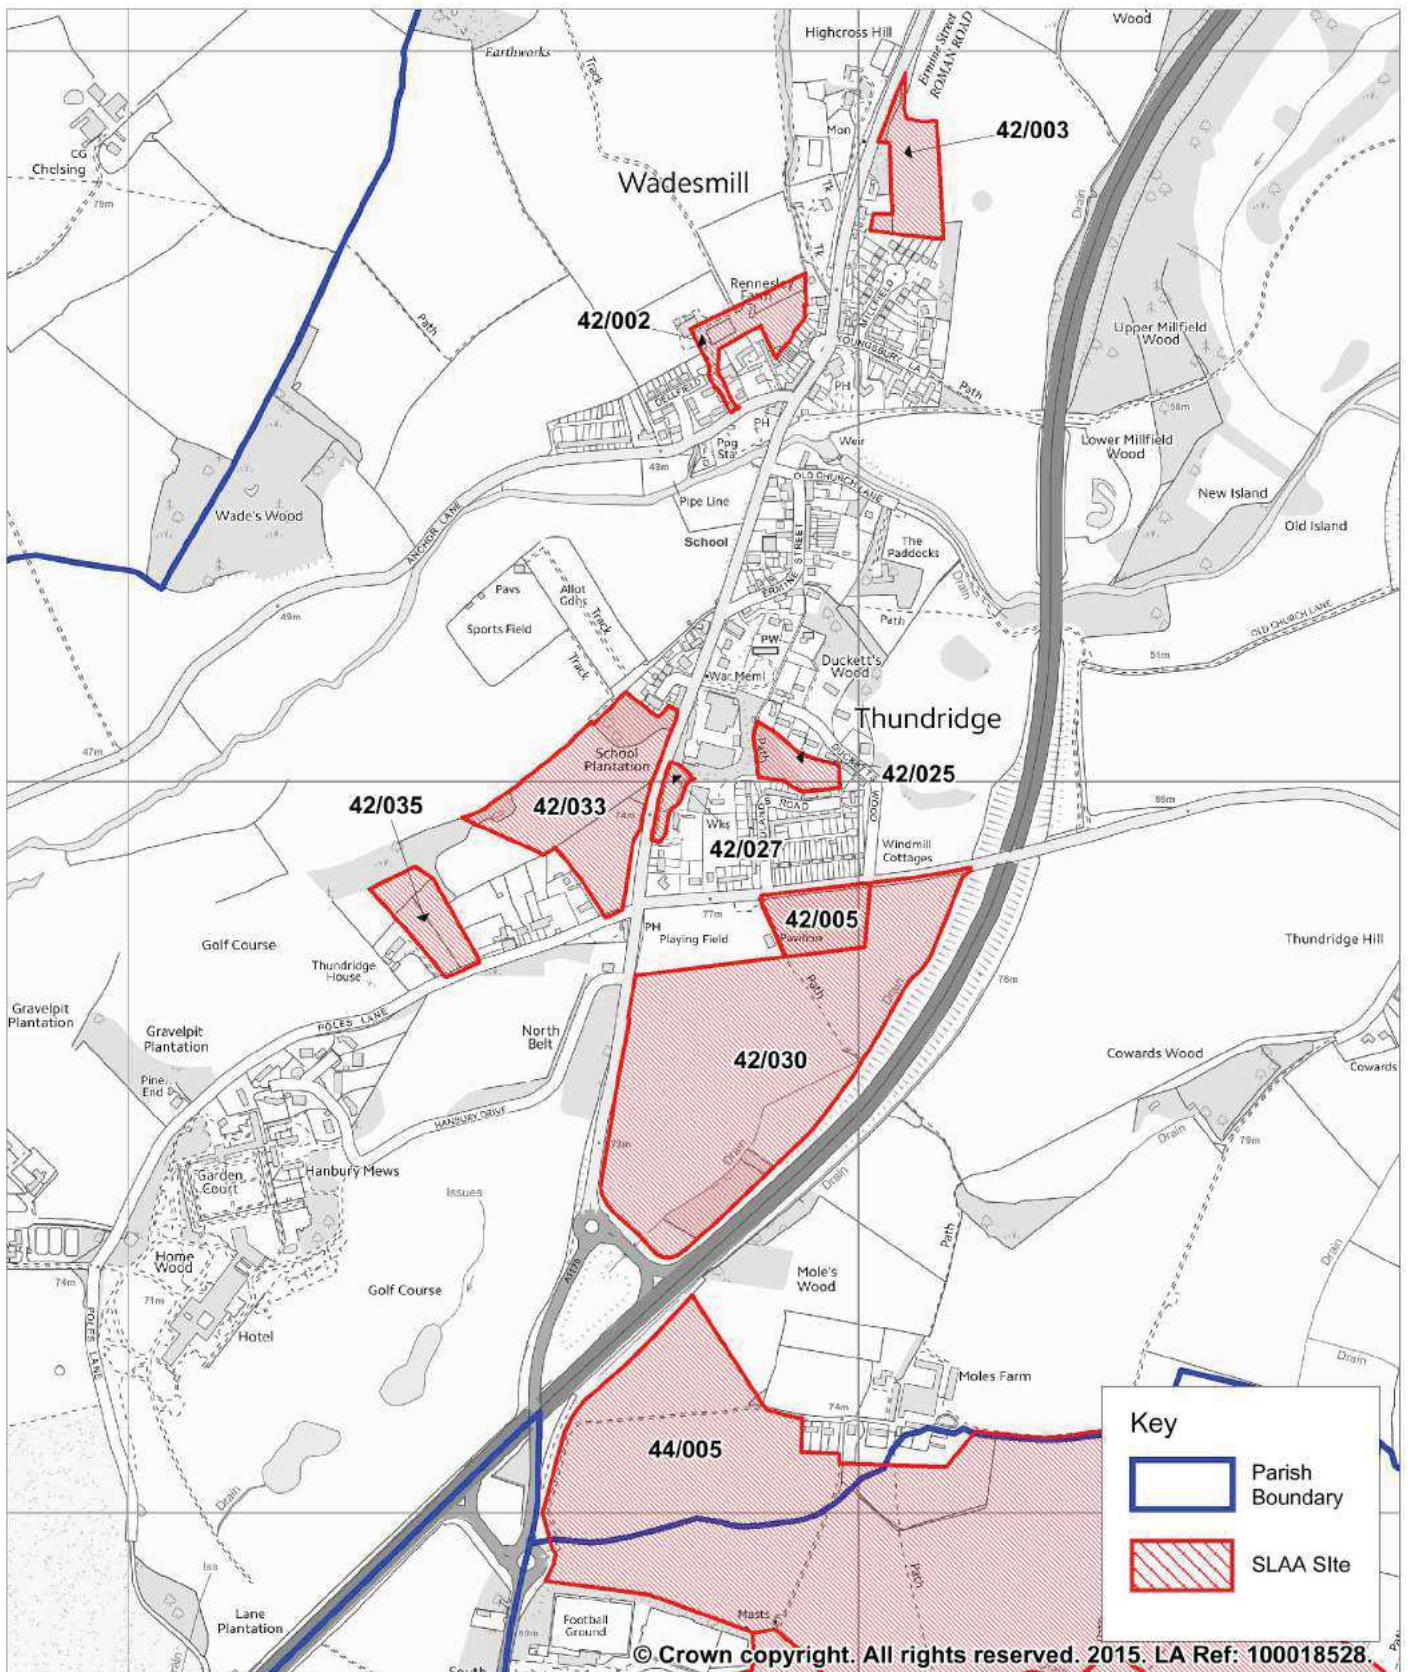

SLAA Sites: Thorley Parish (41)

SLAA Sites: Thundridge Parish (42)

SLAA Sites: Thundridge Parish (42)

SLAA Sites: Thundridge Parish (42)

SLAA Sites: Thundridge Parish (42)

SLAA Sites: Walkern Parish (43)