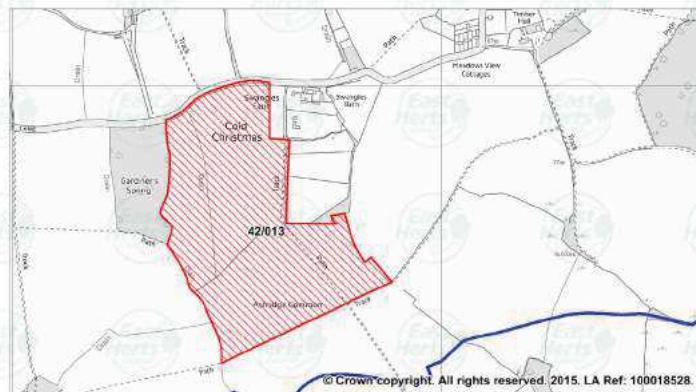

SLAA Sites: Thorley Parish (41)

SLAA Sites: Thundridge Parish (42)

SLAA Sites: Thundridge Parish (42)

SLAA Sites: Thundridge Parish (42)

SLAA Sites: Thundridge Parish (42)

SLAA Sites: Walkern Parish (43)