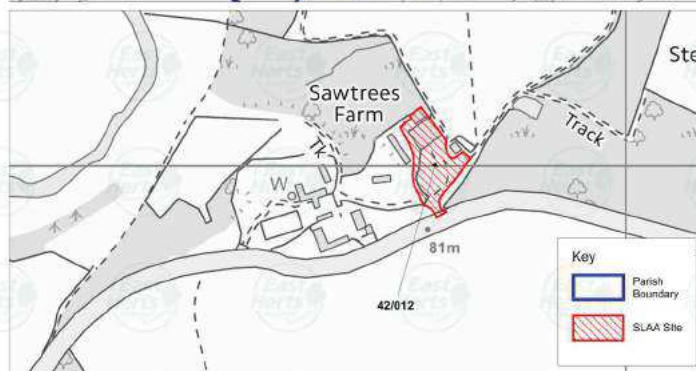

SLAA Sites: Thorley Parish (41)

SLAA Sites: Thundridge Parish (42)

SLAA Sites: Thundridge Parish (42)

SLAA Sites: Thundridge Parish (42)

SLAA Sites: Thundridge Parish (42)

SLAA Sites: Walkern Parish (43)