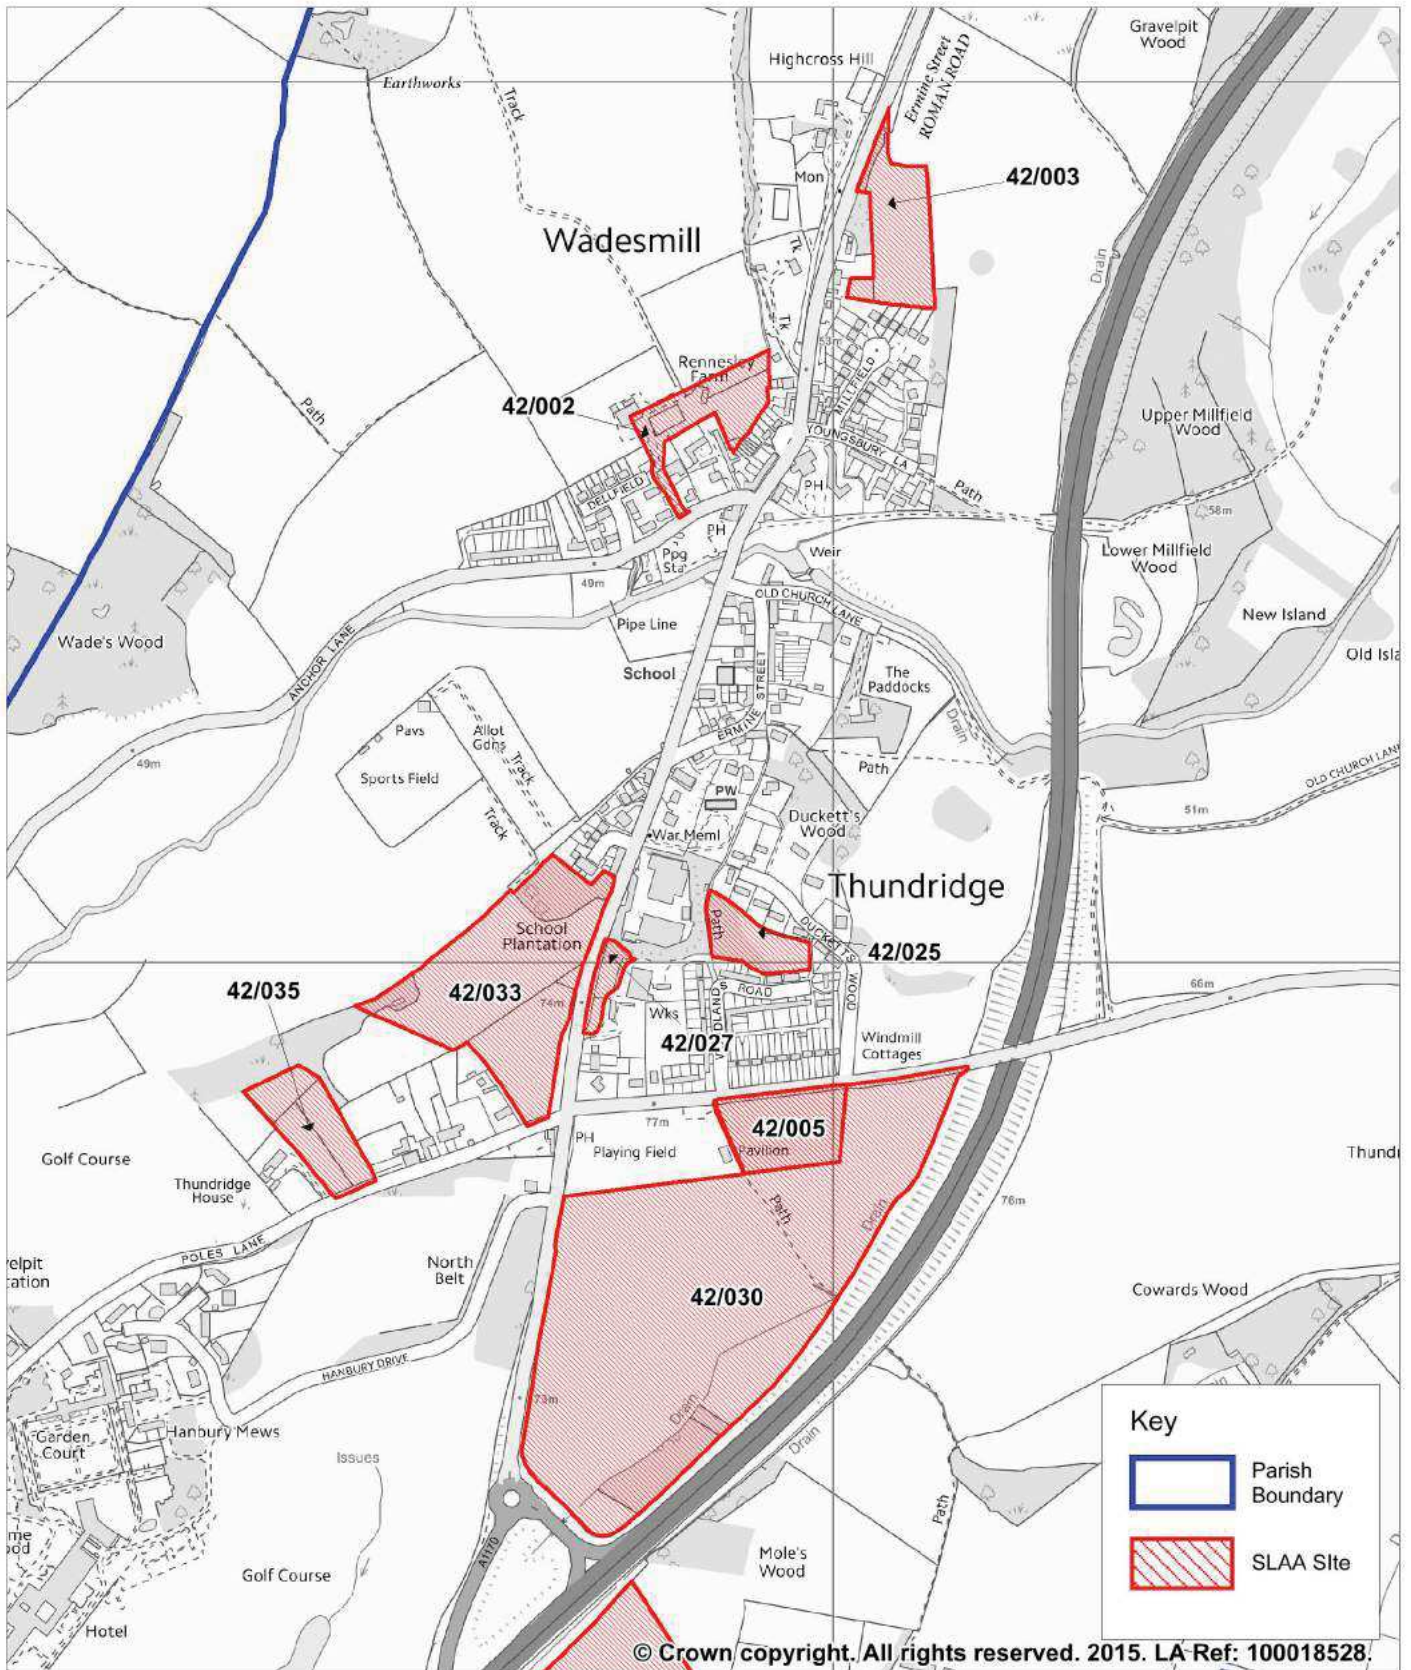

SLAA Sites: Thorley Parish (41)

SLAA Sites: Thundridge Parish (42)

SLAA Sites: Thundridge Parish (42)

SLAA Sites: Thundridge Parish (42)

SLAA Sites: Thundridge Parish (42)

SLAA Sites: Walkern Parish (43)